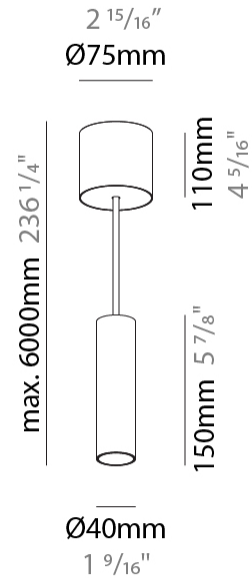

GENERAL

Series: Hangover
Subseries: Hangover Monopoint Surface Canopy
Partner: Prolicht
Division: Architectural
Installation: Suspension
Product Type: Pendant
Mounting Location: Ceiling
Light Distribution: Direct

PHYSICAL

Shape: Cylinder
Diameter (mm): 40
Diameter (in): 1 9/16
Height (mm): 150
Height (in): 5 7/8
Max. Overall Height (mm): 2150
Max. Overall Height (in): 84 5/8
Weight (kg): 0.75
Weight (lbs): 1.65
Diffuser: Shine Ring 0-6
Fixture Finish: SSR / BKV / CWI / CRY / HAB / UFT / ITA / RUA / FTG / MYG / LOD / PUS / FRO / FUP / KIA / POP / BLS / SPG / MEY / GOH / CHC / COM / ABZ / JAG / OBR / MOS / ROR
Fixture Material: Aluminum
Cable Details: 2000mm / 6000mm Cable in White / Black / Orange / Red

ELECTRICAL

Lamp Type: LED (Zhaga Standard)
Input Wattage (W): 10.9
Total Output Wattage (W): 9
Dimming: Non-Dimmable
Driver Included: Yes
Driver Location: Integrated
Driver Type: Constant Current
Driver Class: Class 2
Input Voltage (V): 120
Constant Current (MA): 500
Upon Request: Remote: 0-10Vdc dimming / Phase dimming 120Vac

LED

Number of LEDs: 1
Color Temperature (°K): 2700 / 3000 / 4000
Max. Delivered Lumen (lm): 842
CRI: >90 CRI
Lamp Life (hrs): 50000

OPTICAL

Reflector: 40 / 50

RATINGS AND CERTIFICATIONS

Certified By: Certified for North American Standards
IP rating: IP20